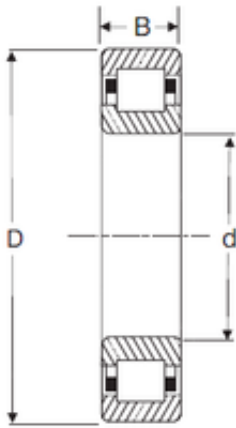

KFY MANUFACTURING MEXICO LIMITED

50 mm x 110 mm x 40 mm SIGMA NUP 2310
cylindrical roller bearings

Bearing No. NUP 2310

Size	50x110x40 mm
Bore Diameter	50 mm
Outer Diameter	110 mm
Width	40 mm
d	50 mm
D	110 mm
B	40 mm
C	40 mm

NUP 2310 Bearing 2D drawings and 3D CAD models