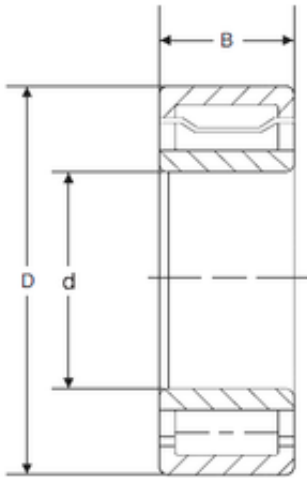

# KFY MANUFACTURING MEXICO LIMITED

40 mm x 80 mm x 30,1625 mm SIGMA A 5208  
WB cylindrical roller bearings

Bearing No. A 5208 WB

|                |                  |
|----------------|------------------|
| Size           | 40x80x30.1625 mm |
| Bore Diameter  | 40 mm            |
| Outer Diameter | 80 mm            |
| Width          | 30,1625 mm       |
| d              | 40 mm            |
| D              | 80 mm            |
| B              | 30,1625 mm       |
| C              | 30,1625 mm       |

A 5208 WB Bearing 2D drawings and 3D CAD models