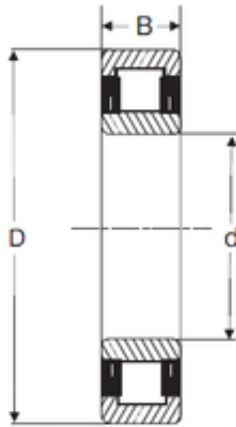

KFY MANUFACTURING MEXICO LIMITED

45 mm x 85 mm x 23 mm SIGMA NU 2209
cylindrical roller bearings

Bearing No. NU 2209

| | |
|-------------------|-------------|
| Dimensione | 45x85x23 mm |
| Marchio | SIGMA |
| Diametro del foro | 45 mm |
| Diametro esterno | 85 mm |
| Larghezza | 23 mm |
| d | 45 mm |
| D | 85 mm |
| B | 23 mm |
| C | 23 mm |

NU 2209 Bearing 2D drawings and 3D CAD models