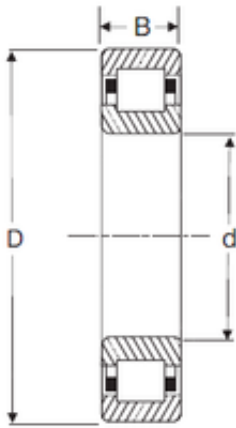

KFY MANUFACTURING MEXICO LIMITED

120 mm x 215 mm x 58 mm SIGMA NUP 2224
cylindrical roller bearings

Bearing No. NUP 2224

Size	120x215x58 mm
Bore Diameter	120 mm
Outer Diameter	215 mm
Width	58 mm
d	120 mm
D	215 mm
B	58 mm
C	58 mm

NUP 2224 Bearing 2D drawings and 3D CAD models