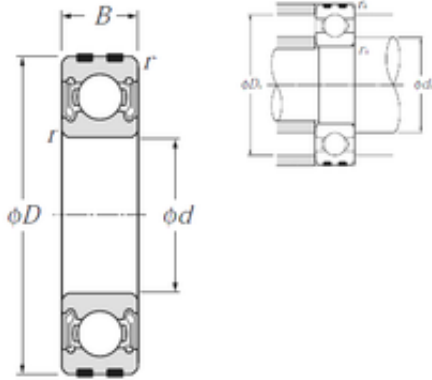

KFY MANUFACTURING MEXICO LIMITED

50 mm x 110 mm x 27 mm NTN EC-6310LLB deep groove ball bearings

Bearing No. EC-6310LLB

| | |
|-------------------------------|--------------|
| Size | 50x110x27 mm |
| Bore Diameter | 50 mm |
| Outer Diameter | 110 mm |
| Width | 27 mm |
| d | 50 mm |
| D | 110 mm |
| B | 27 mm |
| C | 27 mm |
| r min. | 2 mm |
| da min. | 59 mm |
| da max | 68,5 mm |
| Da max. | 101 mm |
| ra max. | 2 mm |
| Weight | 1,03 Kg |
| Basic dynamic load rating (C) | 62 kN |
| Basic static load rating (C0) | 38,5 kN |
| (Grease) Lubrication Speed | 6 400 r/min |

EC-6310LLB Bearing 2D drawings and 3D CAD models