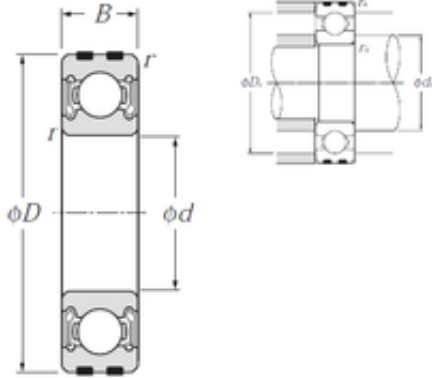

## 50 mm x 110 mm x 27 mm NTN EC-6310LLB deep groove ball bearings

Bearing No. EC-6310LLB

Size	50x110x27 mm
Bore Diameter	50 mm
Outer Diameter	110 mm
Width	27 mm
d	50 mm
D	110 mm
B	27 mm
C	27 mm
r min.	2 mm
da min.	59 mm
da max	68,5 mm
Da max.	101 mm
ra max.	2 mm
Weight	1,03 Kg
Basic dynamic load rating (C)	62 kN
Basic static load rating (C0)	38,5 kN
(Grease) Lubrication Speed	6 400 r/min

EC-6310LLB Bearing 2D drawings and 3D CAD models