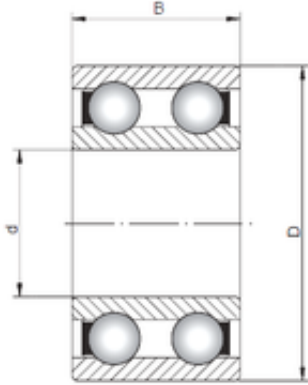

KFY MANUFACTURING MEXICO LIMITED

15 mm x 35 mm x 14 mm ISO 4202 deep groove ball bearings

Bearing No. 4202

Size	15x35x14 mm
Bore Diameter	15 mm
Outer Diameter	35 mm
Width	14 mm
d	15 mm
D	35 mm
B	14 mm
C	14 mm

4202 Bearing 2D drawings and 3D CAD models