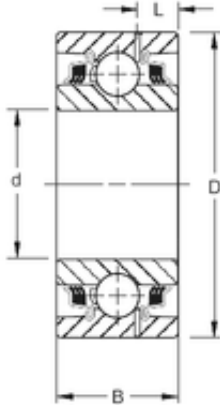

KFY MANUFACTURING MEXICO LIMITED

SQUARE BORE

38,1 mm x 100 mm x 44,45 mm Timken
GW211PP17 deep groove ball bearings

Bearing No. GW211PP17

Size	38.1x100x44.45 mm
Bore Diameter	38,1 mm
Outer Diameter	100 mm
Width	44,45 mm
d	38,1 mm
D	100 mm
B	44,45 mm
C	33,34 mm
Weight	1,188 Kg
Basic dynamic load rating (C)	48,8 kN

GW211PP17 Bearing 2D drawings and 3D CAD models