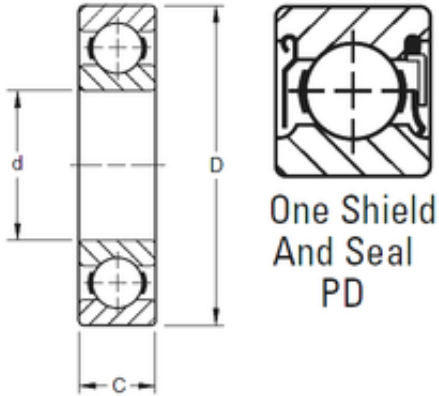

KFY MANUFACTURING MEXICO LIMITED

55 mm x 120 mm x 29 mm Timken 311NPD deep groove ball bearings

Bearing No. 311NPD

| | |
|-------------------------------|--------------|
| Size | 55x120x29 mm |
| Bore Diameter | 55 mm |
| Outer Diameter | 120 mm |
| Width | 29 mm |
| d | 55 mm |
| D | 120 mm |
| B | 29 mm |
| C | 29 mm |
| Weight | 1,424 Kg |
| Basic dynamic load rating (C) | 81,2 kN |

311NPD Bearing 2D drawings and 3D CAD models