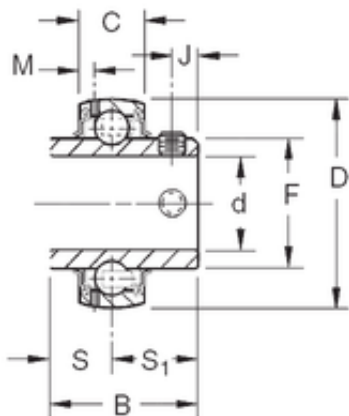

KFY MANUFACTURING MEXICO LIMITED

36,5125 mm x 80 mm x 49,22 mm Timken
GYM1107KRRB deep groove ball bearings

Bearing No. GYM1107KRRB

Size	36.5125x80x49.22 mm
Bore Diameter	36,5125 mm
Outer Diameter	80 mm
Width	49,22 mm
d	36,5125 mm
D	80 mm
B	49,22 mm
C	21 mm
S1	30,17 mm
F	52,27 mm
J	8 mm
M	4,06 mm
S	19,05 mm
Thread (G)	M8x1,25
Weight	0,817 Kg
Basic dynamic load rating (C)	36,3 kN

GYM1107KRRB Bearing 2D drawings and 3D CAD models