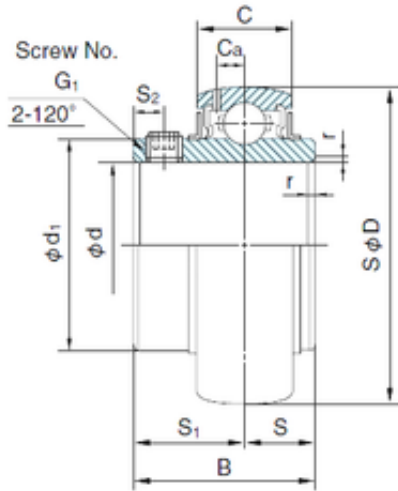

# KFY MANUFACTURING MEXICO LIMITED

30 mm x 72 mm x 42.9 mm NACHI UCX06 deep groove ball bearings

Bearing No. UCX06

Size	30x72x42.9 mm
Bore Diameter	30 mm
Outer Diameter	72 mm
Width	42.9 mm
d	30 mm
D	72 mm
B	42.9 mm
C	20 mm
S1	25.4 mm
Ca	5.8 mm
d1	48 mm
r	1.5 mm
S	17.5 mm
S2	6 mm
Thread (G)	M8 x 1
Weight	0.46 Kg
Basic dynamic load rating (C)	25,9 kN
Category	Bearings
Inventory	0.0
Manufacturer Name	NACHI
Minimum Buy Quantity	N/A
Weight / Kilogram	0
Product Group	M06110

UCX06 Bearing 2D drawings and 3D CAD models