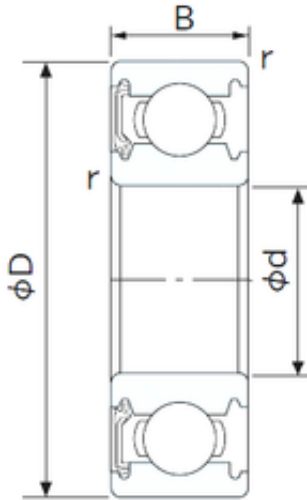

## KFY MANUFACTURING MEXICO LIMITED

35 mm x 62 mm x 14 mm NACHI 6007NKE  
deep groove ball bearings

Bearing No. 6007NKE

Size	35x62x14 mm
Bore Diameter	35 mm
Outer Diameter	62 mm
Width	14 mm
d	35 mm
D	62 mm
B	14 mm
C	14 mm
r min.	1 mm
da min.	40 mm
Da max.	57 mm
ra max.	1.0 mm
Weight	0.156 Kg
Basic dynamic load rating (C)	16 kN
Basic static load rating (C0)	10,3 kN
(Grease) Lubrication Speed	11000 r/min

6007NKE Bearing 2D drawings and 3D CAD models