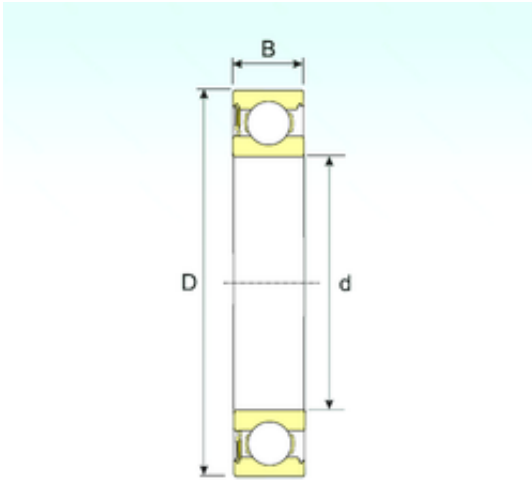

## KFY MANUFACTURING MEXICO LIMITED

3 mm x 10 mm x 4 mm ISB 623-RS deep groove ball bearings

Bearing No. 623-RS

Size	3x10x4 mm
Bore Diameter	3 mm
Outer Diameter	10 mm
Width	4 mm
d	3 mm
D	10 mm
B	4 mm
C	4 mm
Weight	0,0015 Kg
Basic dynamic load rating (C)	0,53 kN
Basic static load rating (C0)	0,18 kN

623-RS Bearing 2D drawings and 3D CAD models