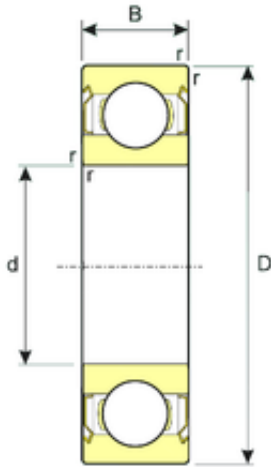

KFY MANUFACTURING MEXICO LIMITED

8 mm x 16 mm x 6 mm ISB SS 638/8-ZZ deep groove ball bearings

Bearing No. SS 638/8-ZZ

Size	8x16x6 mm
Bore Diameter	8 mm
Outer Diameter	16 mm
Width	6 mm
d	8 mm
D	16 mm
B	6 mm
C	6 mm
Weight	0,0043 Kg
Basic dynamic load rating (C)	1,098 kN
Basic static load rating (C0)	0,539 kN

SS 638/8-ZZ Bearing 2D drawings and 3D CAD models