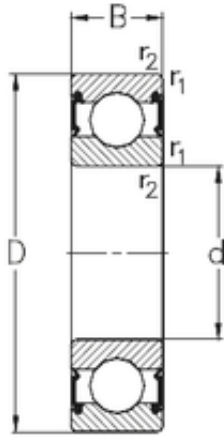

KFY MANUFACTURING MEXICO LIMITED

20 mm x 42 mm x 12 mm NKE 6004-RS2 deep groove ball bearings

Bearing No. 6004-RS2

Size	20x42x12 mm
Bore Diameter	20 mm
Outer Diameter	42 mm
Width	12 mm
d	20 mm
D	42 mm
B	12 mm
C	12 mm
r1 min.	0,6 mm
r2 min.	0,6 mm
Weight	0,065 Kg
Basic dynamic load rating (C)	9,4 kN
Basic static load rating (C0)	5 kN

6004-RS2 Bearing 2D drawings and 3D CAD models