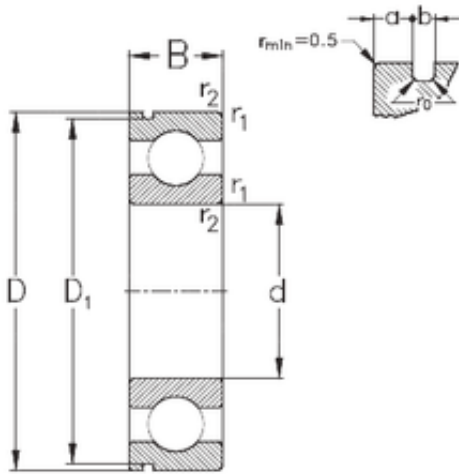

KFY MANUFACTURING MEXICO LIMITED

45 mm x 120 mm x 29 mm NKE 6409-N deep groove ball bearings

Bearing No. 6409-N

Size	45x120x29 mm
Bore Diameter	45 mm
Outer Diameter	120 mm
Width	29 mm
d	45 mm
D	120 mm
B	29 mm
C	29 mm
a	4,06 mm
b	3,1 mm
f	2,82 mm
r1 min.	2 mm
r2 min.	2 mm
D1	115,21 mm
D2	129,7 mm
Weight	1,51 Kg
Basic dynamic load rating (C)	78 kN
Basic static load rating (C0)	45,4 kN

6409-N Bearing 2D drawings and 3D CAD models