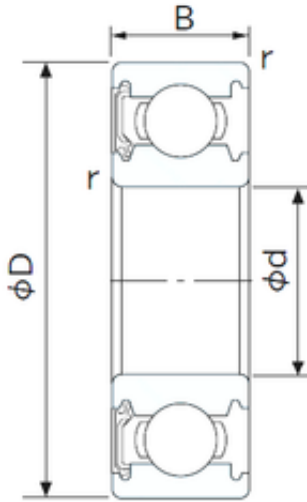

KFY MANUFACTURING MEXICO LIMITED

45 mm x 75 mm x 16 mm CYSD 6009-RS deep groove ball bearings

Bearing No. 6009-RS

Size	45x75x16 mm
Bore Diameter	45 mm
Outer Diameter	75 mm
Width	16 mm
d	45 mm
D	75 mm
B	16 mm
C	16 mm
r min.	1 mm
Weight	0,24 Kg
Basic dynamic load rating (C)	21 kN
Basic static load rating (C0)	14,8 kN

6009-RS Bearing 2D drawings and 3D CAD models