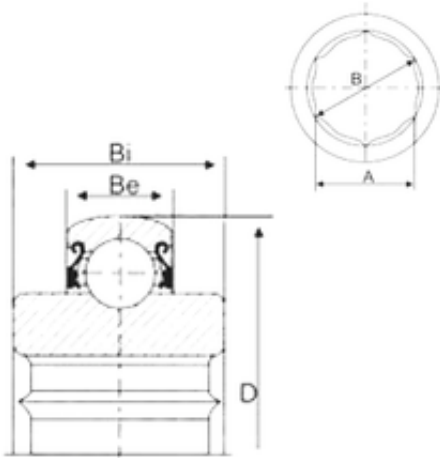

KFY MANUFACTURING MEXICO LIMITED

32,97 mm x 72 mm x 25 mm CYSD 207KRRB12 deep groove ball bearings

Bearing No. 207KRRB12

Size	32.97x72x25 mm
Bore Diameter	32,97 mm
Outer Diameter	72 mm
Width	25 mm
d	32,97 mm
D	72 mm
B	25 mm
C	17 mm
Be	17 mm
Bi	25 mm
A	28,6 mm

207KRRB12 Bearing 2D drawings and 3D CAD models