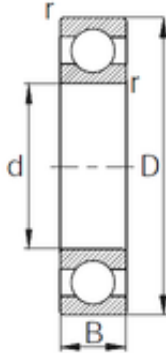

KFY MANUFACTURING MEXICO LIMITED

20 mm x 47 mm x 20,6 mm CYSD W6204 deep groove ball bearings

Bearing No. W6204

Size	20x47x20.6 mm
Bore Diameter	20 mm
Outer Diameter	47 mm
Width	20,6 mm
d	20 mm
D	47 mm
B	20,6 mm
C	20,6 mm
r min.	0,5 mm
Weight	0,15 Kg
Basic dynamic load rating (C)	12,84 kN

W6204 Bearing 2D drawings and 3D CAD models