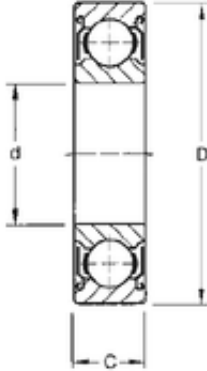

KFY MANUFACTURING MEXICO LIMITED

15,875 mm x 44,45 mm x 12,7 mm CYSD
1633-ZZ deep groove ball bearings

Bearing No. 1633-ZZ

Size	15.875x44.45x12.7 mm
Bore Diameter	15,875 mm
Outer Diameter	44,45 mm
Width	12,7 mm
d	15,875 mm
D	44,45 mm
B	12,7 mm
C	12,7 mm
r min.	0,6 mm
Weight	0,1 Kg
Basic dynamic load rating (C)	9,38 kN

1633-ZZ Bearing 2D drawings and 3D CAD models