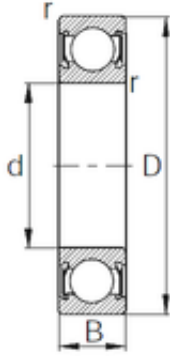

KFY MANUFACTURING MEXICO LIMITED

15 mm x 38 mm x 19 mm CYSD 10-2022 deep groove ball bearings

Bearing No. 10-2022

Size	15x38x19 mm
Bore Diameter	15 mm
Outer Diameter	38 mm
Width	19 mm
d	15 mm
D	38 mm
B	19 mm

10-2022 Bearing 2D drawings and 3D CAD models