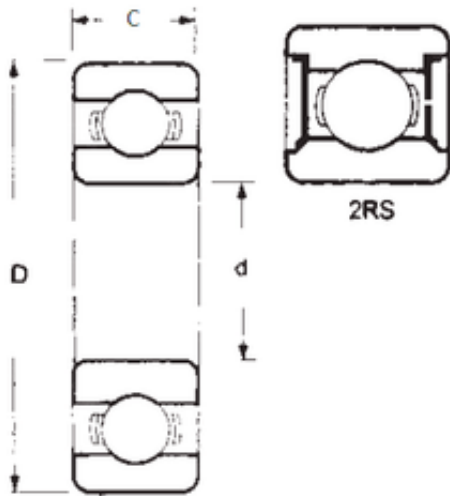

KFY MANUFACTURING MEXICO LIMITED

85 mm x 110 mm x 13 mm FBJ 6817-2RS deep groove ball bearings

Bearing No. 6817-2RS

Size	85x110x13 mm
Bore Diameter	85 mm
Outer Diameter	110 mm
Width	13 mm
d	85 mm
D	110 mm
B	13 mm
C	13 mm
Weight	0,27 Kg
Basic dynamic load rating (C)	19,5 kN
Basic static load rating (C0)	16,6 kN

6817-2RS Bearing 2D drawings and 3D CAD models