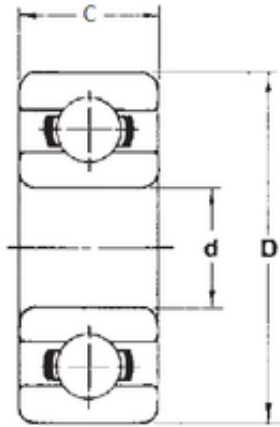

KFY MANUFACTURING MEXICO LIMITED

2,38 mm x 7,938 mm x 3,571 mm FBJ R1-5ZZ
deep groove ball bearings

Bearing No. R1-5ZZ

Size	2.38x7.938x3.571 mm
Bore Diameter	2,38 mm
Outer Diameter	7,938 mm
Width	3,571 mm
d	2,38 mm
D	7,938 mm
B	3,571 mm
C	3,571 mm
Weight	0,00115 Kg
Basic dynamic load rating (C)	0,549 kN
Basic static load rating (C0)	0,177 kN
(Grease) Lubrication Speed	60000 r/min

R1-5ZZ Bearing 2D drawings and 3D CAD models