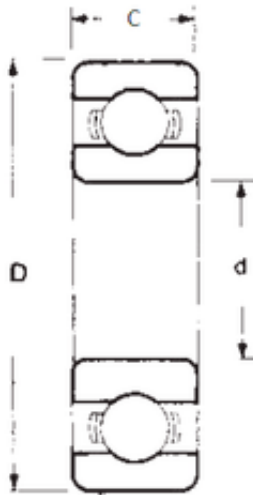

KFY MANUFACTURING MEXICO LIMITED

25 mm x 47 mm x 8 mm FBJ 16005 deep groove ball bearings

Bearing No. 16005

| | |
|-------------------------------|-------------|
| Size | 25x47x8 mm |
| Bore Diameter | 25 mm |
| Outer Diameter | 47 mm |
| Width | 8 mm |
| d | 25 mm |
| D | 47 mm |
| B | 8 mm |
| C | 8 mm |
| Weight | 0,06 Kg |
| Basic dynamic load rating (C) | 7,61 kN |
| Basic static load rating (C0) | 4,75 kN |
| (Grease) Lubrication Speed | 14000 r/min |

16005 Bearing 2D drawings and 3D CAD models