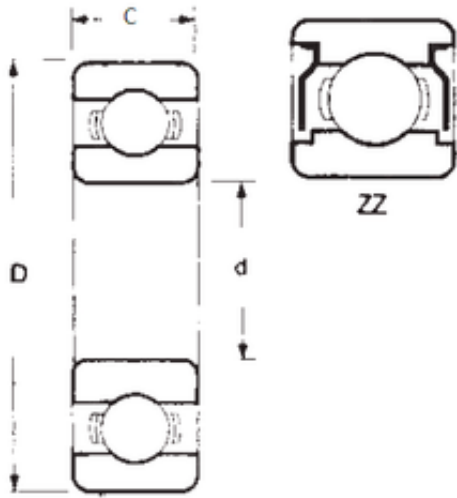

KFY MANUFACTURING MEXICO LIMITED

20 mm x 42 mm x 12 mm FBJ 6004ZZ deep groove ball bearings

Bearing No. 6004ZZ

Size	20x42x12 mm
Bore Diameter	20 mm
Outer Diameter	42 mm
Width	12 mm
d	20 mm
D	42 mm
B	12 mm
C	12 mm
Weight	0,069 Kg
Basic dynamic load rating (C)	9,36 kN
Basic static load rating (C0)	5 kN

6004ZZ Bearing 2D drawings and 3D CAD models