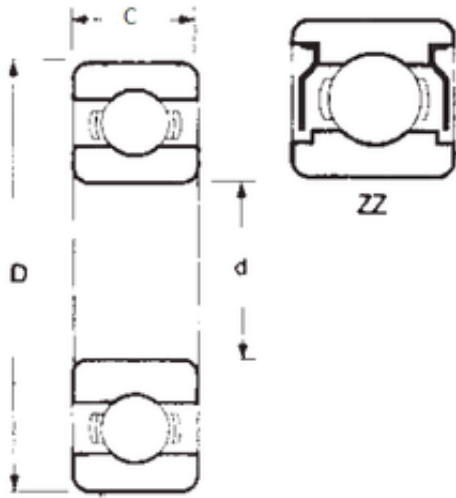

KFY MANUFACTURING MEXICO LIMITED

30 mm x 47 mm x 9 mm FBJ 6906ZZ deep groove ball bearings

Bearing No. 6906ZZ

Size	30x47x9 mm
Bore Diameter	30 mm
Outer Diameter	47 mm
Width	9 mm
d	30 mm
D	47 mm
B	9 mm
C	9 mm
Weight	0,051 Kg
Basic dynamic load rating (C)	7,28 kN
Basic static load rating (C0)	4,55 kN

6906ZZ Bearing 2D drawings and 3D CAD models