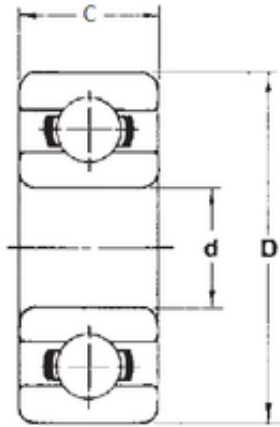

KFY MANUFACTURING MEXICO LIMITED

5 mm x 14 mm x 5 mm FBJ 605 deep groove ball bearings

Bearing No. 605

Size	5x14x5 mm
Bore Diameter	5 mm
Outer Diameter	14 mm
Width	5 mm
d	5 mm
D	14 mm
B	5 mm
C	5 mm
Weight	0,00346 Kg
Basic dynamic load rating (C)	1,334 kN
Basic static load rating (C0)	0,51 kN
(Grease) Lubrication Speed	40000 r/min

605 Bearing 2D drawings and 3D CAD models