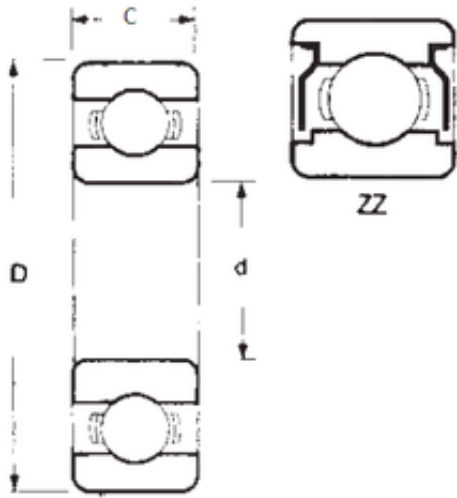

# KFY MANUFACTURING MEXICO LIMITED

40 mm x 50 mm x 6 mm FBJ 6708ZZ deep groove ball bearings

Bearing No. 6708ZZ

Size	40x50x6 mm
Bore Diameter	40 mm
Outer Diameter	50 mm
Width	6 mm
d	40 mm
D	50 mm
B	6 mm
C	6 mm
Weight	0,023 Kg
Basic dynamic load rating (C)	2,521 kN
Basic static load rating (C0)	2,237 kN

6708ZZ Bearing 2D drawings and 3D CAD models