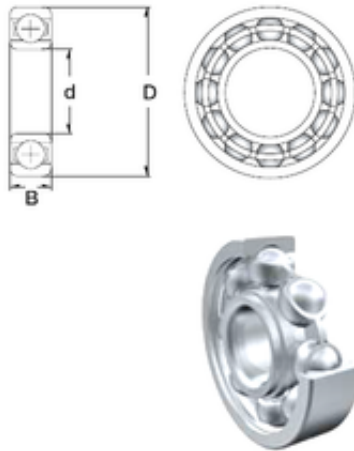

# KFY MANUFACTURING MEXICO LIMITED

6 mm x 16 mm x 5 mm ZEN S696A-2RS deep groove ball bearings

Bearing No. S696A-2RS

|                               |           |
|-------------------------------|-----------|
| Size                          | 6x16x5 mm |
| Bore Diameter                 | 6 mm      |
| Outer Diameter                | 16 mm     |
| Width                         | 5 mm      |
| d                             | 6 mm      |
| D                             | 16 mm     |
| B                             | 5 mm      |
| C                             | 5 mm      |
| Basic dynamic load rating (C) | 1,34 kN   |
| Basic static load rating (C0) | 0,523 kN  |

S696A-2RS Bearing 2D drawings and 3D CAD models