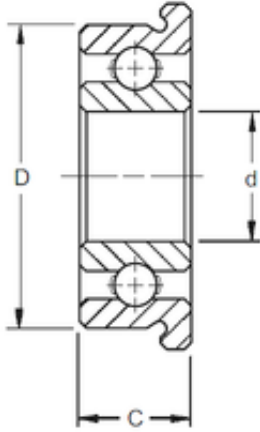

KFY MANUFACTURING MEXICO LIMITED

5 mm x 10 mm x 3 mm ZEN MF105 deep groove ball bearings

Bearing No. MF105

Size	5x10x3 mm
Bore Diameter	5 mm
Outer Diameter	10 mm
Width	3 mm
d	5 mm
D	10 mm
B	3 mm
C	3 mm
Basic dynamic load rating (C)	0,431 kN
Basic static load rating (C0)	0,169 kN
(Grease) Lubrication Speed	50000 r/min

MF105 Bearing 2D drawings and 3D CAD models