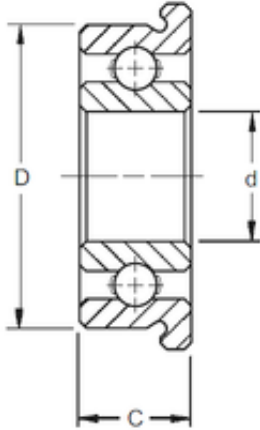

KFY MANUFACTURING MEXICO LIMITED

2,5 mm x 6 mm x 1,8 mm ZEN SF682X deep groove ball bearings

Bearing No. SF682X

Size	2.5x6x1.8 mm
Bore Diameter	2,5 mm
Outer Diameter	6 mm
Width	1,8 mm
d	2,5 mm
D	6 mm
B	1,8 mm
C	1,8 mm
Basic dynamic load rating (C)	0,209 kN
Basic static load rating (C0)	0,074 kN
(Grease) Lubrication Speed	71000 r/min

SF682X Bearing 2D drawings and 3D CAD models