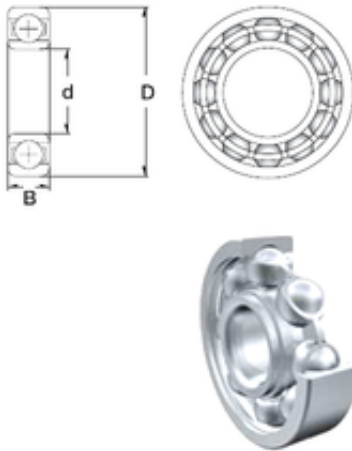

KFY MANUFACTURING MEXICO LIMITED

45 mm x 100 mm x 25 mm ZEN 6309 deep groove ball bearings

Bearing No. 6309

Size	45x100x25 mm
Bore Diameter	45 mm
Outer Diameter	100 mm
Width	25 mm
d	45 mm
D	100 mm
B	25 mm
C	25 mm
Weight	0,829 Kg
Basic dynamic load rating (C)	53 kN
Basic static load rating (C0)	32 kN

6309 Bearing 2D drawings and 3D CAD models