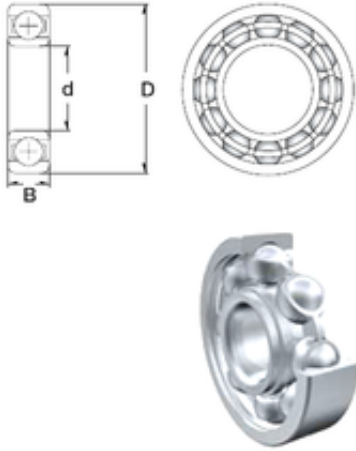

KFY MANUFACTURING MEXICO LIMITED

7 mm x 22 mm x 7 mm ZEN S627 deep groove ball bearings

Bearing No. S627

Size	7x22x7 mm
Bore Diameter	7 mm
Outer Diameter	22 mm
Width	7 mm
d	7 mm
D	22 mm
B	7 mm
C	7 mm
Basic dynamic load rating (C)	3,287 kN
Basic static load rating (C0)	1,379 kN
(Grease) Lubrication Speed	30000 r/min

S627 Bearing 2D drawings and 3D CAD models