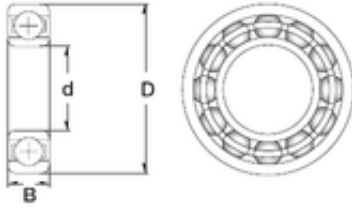

KFY MANUFACTURING MEXICO LIMITED

10 mm x 30 mm x 14 mm ZEN S62200-2RS
deep groove ball bearings

Bearing No. S62200-2RS

Size	10x30x14 mm
Bore Diameter	10 mm
Outer Diameter	30 mm
Width	14 mm
d	10 mm
D	30 mm
B	14 mm
C	14 mm

S62200-2RS Bearing 2D drawings and 3D CAD models