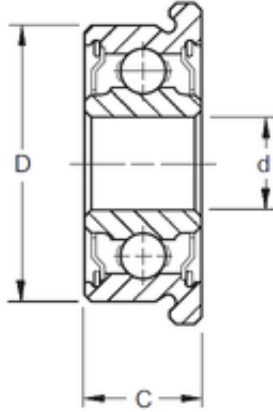

KFY MANUFACTURING MEXICO LIMITED

9,525 mm x 22,225 mm x 5,558 mm ZEN SFR6
deep groove ball bearings

Bearing No. SFR6

Size	9.525x22.225x5.558 mm
Bore Diameter	9,525 mm
Outer Diameter	22,225 mm
Width	5,558 mm
d	9,525 mm
D	22,225 mm
B	5,558 mm
C	5,558 mm
Basic dynamic load rating (C)	3,332 kN
Basic static load rating (C0)	1,422 kN
(Grease) Lubrication Speed	32000 r/min

SFR6 Bearing 2D drawings and 3D CAD models