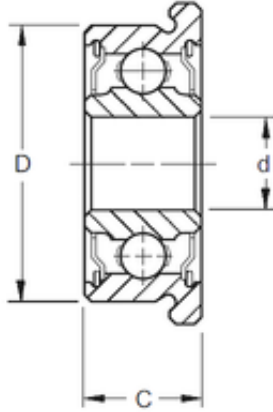

KFY MANUFACTURING MEXICO LIMITED

8 mm x 14 mm x 4 mm ZEN SMF148-2RS deep groove ball bearings

Bearing No. SMF148-2RS

Size	8x14x4 mm
Bore Diameter	8 mm
Outer Diameter	14 mm
Width	4 mm
d	8 mm
D	14 mm
B	4 mm
C	4 mm
Basic dynamic load rating (C)	0,817 kN
Basic static load rating (C0)	0,386 kN

SMF148-2RS Bearing 2D drawings and 3D CAD models