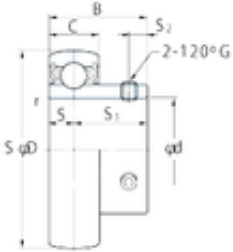

# KFY MANUFACTURING MEXICO LIMITED

15 mm x 32 mm x 16,5 mm FYH SU002 deep groove ball bearings

SU002 Bearing 2D drawings and 3D CAD models

Bearing No. SU002

Size	15x32x16.5 mm
Bore Diameter	15 mm
Outer Diameter	32 mm
Width	16,5 mm
d	15 mm
D	32 mm
B	16,5 mm
C	9 mm
S1	11 mm
r min.	0,3 mm
S	5,5 mm
S2	3,3 mm
Thread (G)	M4 x 0,5
Weight	0,038 Kg
Basic dynamic load rating (C)	5,6 kN
Basic static load rating (C0)	2,85 kN
Category	Ball Bearings
Inventory	0.0
Manufacturer Name	FYH BEARING UNITS
Minimum Buy Quantity	N/A
Weight / Kilogram	0
Product Group	B00308