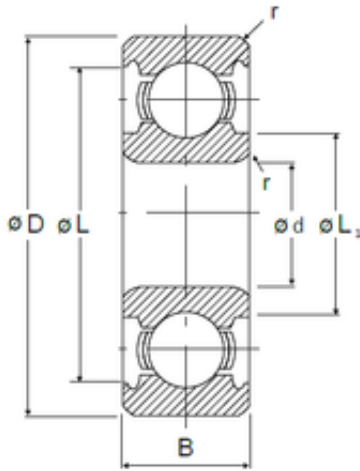

KFY MANUFACTURING MEXICO LIMITED

9 mm x 26 mm x 8 mm NMB 629 deep groove ball bearings

Bearing No. 629

Size	9x26x8 mm
Bore Diameter	9 mm
Outer Diameter	26 mm
Width	8 mm
d	9 mm
D	26 mm
B	8 mm
C	8 mm
r min.	0,3 mm
L	22,8 mm
L1	12,88 mm
Basic dynamic load rating (C)	4,578 kN

629 Bearing 2D drawings and 3D CAD models