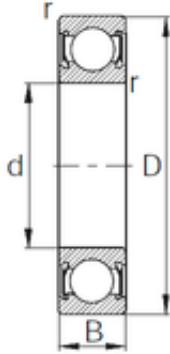

KFY MANUFACTURING MEXICO LIMITED

28 mm x 58 mm x 16 mm KBC 62/28DD deep groove ball bearings

Bearing No. 62/28DD

Size	28x58x16 mm
Bore Diameter	28 mm
Outer Diameter	58 mm
Width	16 mm
d	28 mm
D	58 mm
B	16 mm
C	16 mm
r	1 mm
Weight	0.174 Kg
Basic dynamic load rating (C)	16,6 kN
Basic static load rating (C0)	9,55 kN

62/28DD Bearing 2D drawings and 3D CAD models