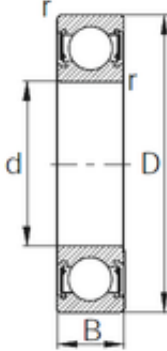

# KFY MANUFACTURING MEXICO LIMITED

65 mm x 100 mm x 18 mm KBC 6013UU deep groove ball bearings

Bearing No. 6013UU

Size	65x100x18 mm
Bore Diameter	65 mm
Outer Diameter	100 mm
Width	18 mm
d	65 mm
D	100 mm
B	18 mm
C	18 mm
r	1.1 mm
Weight	0.44 Kg
Basic dynamic load rating (C)	30,5 kN
Basic static load rating (C0)	25,2 kN

6013UU Bearing 2D drawings and 3D CAD models