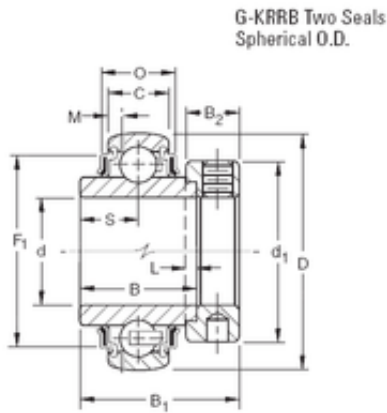

KFY MANUFACTURING MEXICO LIMITED

25 mm x 52 mm x 34,92 mm Timken GE25KRRB deep groove ball bearings

Bearing No. GE25KRRB

Size	25x52x34.92 mm
Bore Diameter	25 mm
Outer Diameter	52 mm
Width	34,92 mm
d	25 mm
D	52 mm
B	34,92 mm
C	15 mm
P	16,66 mm
O	45,19 mm
d1	38,1 mm
B1	3,86 mm
B2	13,5 mm
L	4 mm
S	17,5 mm
F1	44,4 mm
Weight	0,227 Kg
Basic dynamic load rating (C)	15,8 kN

GE25KRRB Bearing 2D drawings and 3D CAD models