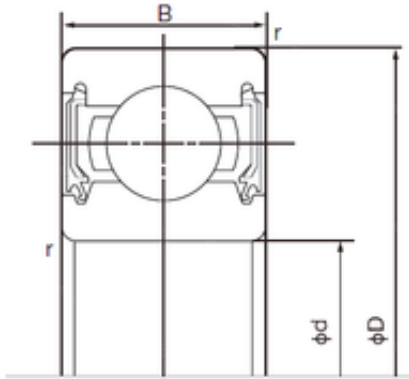

KFY MANUFACTURING MEXICO LIMITED

17 mm x 40 mm x 12 mm NACHI 6203-2NSE
deep groove ball bearings

Bearing No. 6203-2NSE

Size	17x40x12 mm
Bore Diameter	17 mm
Outer Diameter	40 mm
Width	12 mm
d	17 mm
D	40 mm
B	12 mm
C	12 mm
r min.	0.6 mm
da min.	22 mm
Da max.	35 mm
ra max.	0.6 mm
Weight	0.065 Kg
Basic dynamic load rating (C)	9,55 kN
Basic static load rating (C0)	4,8 kN

6203-2NSE Bearing 2D drawings and 3D CAD models