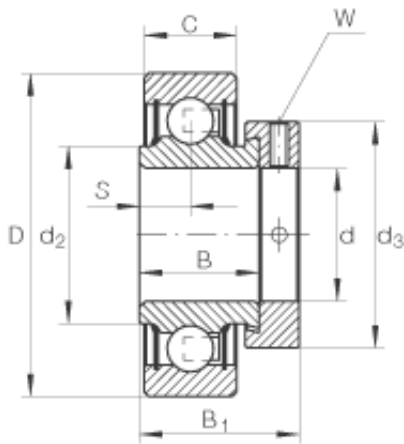

# KFY MANUFACTURING MEXICO LIMITED

12 mm x 40 mm x 19 mm INA RAE12-NPP-FA106 deep groove ball bearings

Bearing No. RAE12-NPP-FA106

RAE12-NPP-FA106 Bearing 2D drawings and 3D CAD models

Size	12x40x28.6 mm
Bore Diameter	12 mm
Outer Diameter	40 mm
Width	28,6 mm
d	12 mm
D	40 mm
B <sub>1</sub>	28,6 mm
B	19 mm
C	12 mm
d <sub>2</sub>	23 mm
d <sub>3 max</sub>	28 mm
S	6,5 mm
W	3 mm
m	0,13 kg / Weight
C <sub>r</sub>	10100 N / Dynamic load rating (radial)
C <sub>0r</sub>	4750 N / Static load rating (radial)
Category	Mounted Units & Inserts
Inventory	0.0
Manufacturer Name	SCHAEFFLER GROUP
Minimum Buy Quantity	N/A
UNSPSC	31171536
Weight / Kilogram	0
Product Group	M06110