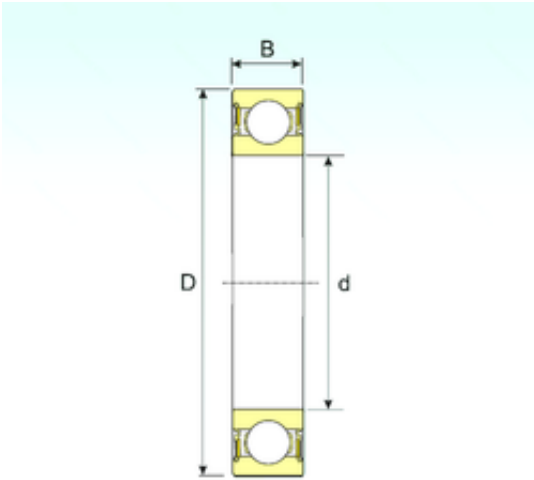

KFY MANUFACTURING MEXICO LIMITED

10 mm x 35 mm x 11 mm ISB 6300-2RS deep groove ball bearings

Bearing No. 6300-2RS

Size	10x35x11 mm
Bore Diameter	10 mm
Outer Diameter	35 mm
Width	11 mm
d	10 mm
D	35 mm
B	11 mm
C	11 mm
Weight	0,053 Kg
Basic dynamic load rating (C)	8,35 kN
Basic static load rating (C0)	3,34 kN

6300-2RS Bearing 2D drawings and 3D CAD models