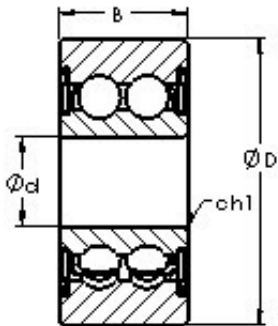

KFY MANUFACTURING MEXICO LIMITED

STRAIGHT OD
LD5700ZZ

AST LD5702ZZ deep groove ball bearings

Bearing No. LD5702ZZ

Size	15x40x15.9 mm
Bore Diameter	15 mm
Outer Diameter	40 mm
Width	15,9 mm
Bearing Type	Double row, straight OD, shielded
Bore Dia (d)	15.0000
Outer Dia (D)	40.0000
Width (B)	15.9000
Dynamic Load Rating (Cr)	9,317
Static Load Rating (Cor)	6,669
Max Speed (Grease) (X1000 RPM)	10,000
Max. shaft corner radius, or 45 deg. chamfer (ch1)	1.000
Weight (g)	110.00

LD5702ZZ Bearing 2D drawings and 3D CAD models