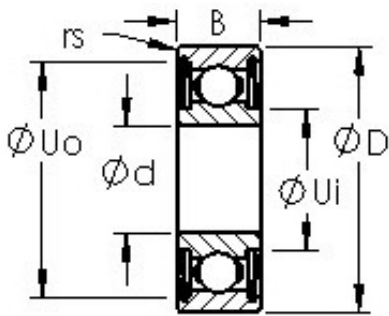

KFY MANUFACTURING MEXICO LIMITED

AST 609HZZ deep groove ball bearings

Bearing No. 609HZZ

Size	9x24x7 mm
Bore Diameter	9 mm
Outer Diameter	24 mm
Width	7 mm
Bearing Type	Shielded
Bore Dia (d)	9.0000
Outer Dia (D)	24.0000
Width (B)	7.0000
Radius (min) (rs)	0.300
Dynamic Load Rating (Cr)	2,853
Static Load Rating (Cor)	1,155
Max Speed (Grease) (X1000 RPM)	32
Max Speed (Oil) (X1000 RPM)	38
Max. Shaft Shoulder Dia. Inner (Ui)	12.1
Min. Housing Shoulder Dia., Outer (Uo)	20.480
Ball Qty	7
Ball Dia (Dw)	3.9690
Weight (g)	16.00
Precision	A1
Standard Clearance	K25
Material	Martensitic Stainless Steel

609HZZ Bearing 2D drawings and 3D CAD models