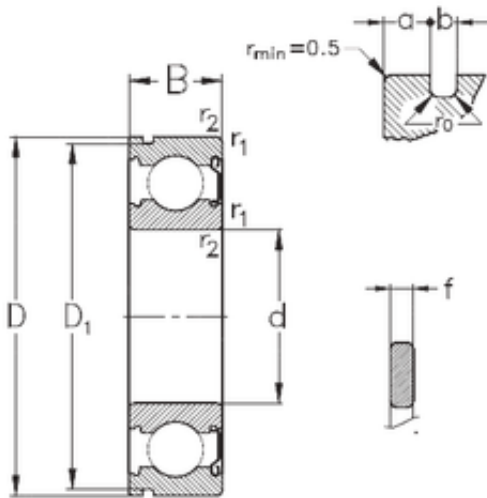

KFY MANUFACTURING MEXICO LIMITED

75 mm x 160 mm x 37 mm NKE 6315-Z-NR deep groove ball bearings

Bearing No. 6315-Z-NR

Size	75x160x37 mm
Bore Diameter	75 mm
Outer Diameter	160 mm
Width	37 mm
d	75 mm
D	160 mm
B	37 mm
C	37 mm
a	4,9 mm
b	3,1 mm
f	2,82 mm
r1 min.	2,1 mm
r2 min.	2,1 mm
D1	155,22 mm
D2	169,7 mm
Weight	3,12 Kg
Basic dynamic load rating (C)	114 kN
Basic static load rating (C0)	77 kN

6315-Z-NR Bearing 2D drawings and 3D CAD models