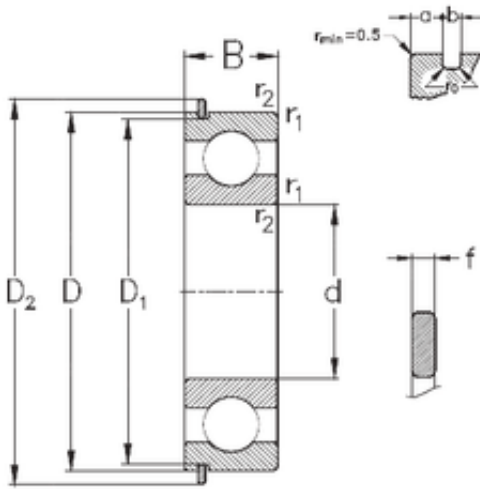

KFY MANUFACTURING MEXICO LIMITED

20 mm x 52 mm x 15 mm NKE 6304-NR deep groove ball bearings

Bearing No. 6304-NR

Size	20x52x15 mm
Bore Diameter	20 mm
Outer Diameter	52 mm
Width	15 mm
d	20 mm
D	52 mm
B	15 mm
C	15 mm
a	2,46 mm
b	1,35 mm
f	1,12 mm
r1 min.	1,1 mm
r2 min.	1,1 mm
D1	49,73 mm
D2	57,9 mm
Weight	0,148 Kg
Basic dynamic load rating (C)	15,9 kN
Basic static load rating (C0)	7,9 kN

6304-NR Bearing 2D drawings and 3D CAD models