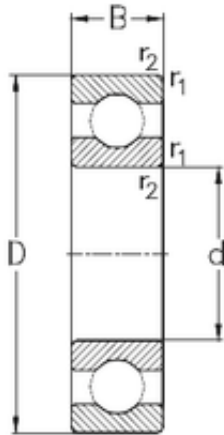

# KFY MANUFACTURING MEXICO LIMITED

240 mm x 320 mm x 38 mm NKE 61948-MA  
deep groove ball bearings

Bearing No. 61948-MA

Size	240x320x38 mm
Bore Diameter	240 mm
Outer Diameter	320 mm
Width	38 mm
d	240 mm
D	320 mm
B	38 mm
C	38 mm
r1 min.	2,1 mm
r2 min.	2,1 mm
Weight	8,6 Kg
Basic dynamic load rating (C)	159 kN
Basic static load rating (C0)	195 kN

61948-MA Bearing 2D drawings and 3D CAD models