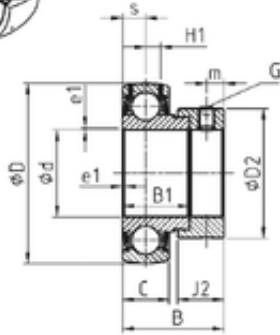

# KFY MANUFACTURING MEXICO LIMITED

45 mm x 85 mm x 43,7 mm SNR ES209 deep groove ball bearings

Bearing No. ES209

Size	45x85x43.7 mm
Bore Diameter	45 mm
Outer Diameter	85 mm
Width	43,7 mm
d	45 mm
D	85 mm
B	43,7 mm
B1	30,2 mm
C	19 mm
e	1,1 mm
a	4 mm
m	6,5 mm
s	11 mm
D2	63,5 mm
H1	6,5 mm
Thread (G)	M8x1
J2	18,3 mm
Weight	0,69 Kg
Basic dynamic load rating (C)	31,85 kN

ES209 Bearing 2D drawings and 3D CAD models