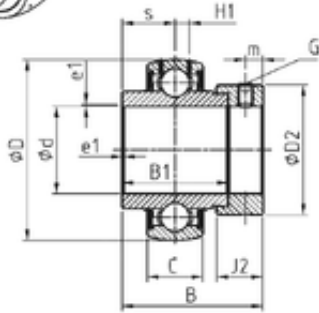

KFY MANUFACTURING MEXICO LIMITED

49,2125 mm x 110 mm x 66,6 mm SNR
EX310-31 deep groove ball bearings

Bearing No. EX310-31

Size	49.2125x110x66.6 mm
Bore Diameter	49,2125 mm
Outer Diameter	110 mm
Width	66,6 mm
d	49,2125 mm
D	110 mm
B	66,6 mm
B1	49,2 mm
C	32 mm
e	2 mm
a	4,7625 mm
m	8,7 mm
s	24,6 mm
D2	76,2 mm
H1	9,9 mm
Thread (G) - 3/8-24UNF	3/824UNF
J2	22,2 mm
Weight	1,88 Kg
Basic dynamic load rating (C)	62 kN

EX310-31 Bearing 2D drawings and 3D CAD models